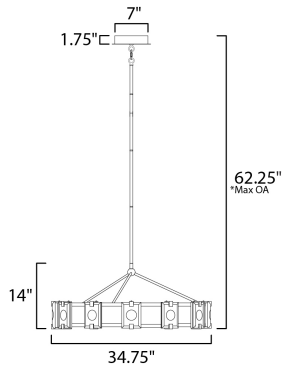

**MEASUREMENTS**

DIMENSION : 34.75" L x 34.75" W x 14" H  
 MAX OAH : 62.25" OAH  
 CANOPY : 7" W x 1.75" H x 7" L  
 HANGING WEIGHT : 29.39 lb

**LAMPING**

INPUT VOLTAGE : 120-277V  
 LUMENS : 4,060 Rated (2,830 Del.)  
 BULB : 12 x 6W LED PCB Integrated , 72W Total  
 BULB INCLUDED : (Integrated)  
 DIMMABLE : Triac CL  
 CRI : 90 CRI  
 COLOR\_TEMP : 3000K